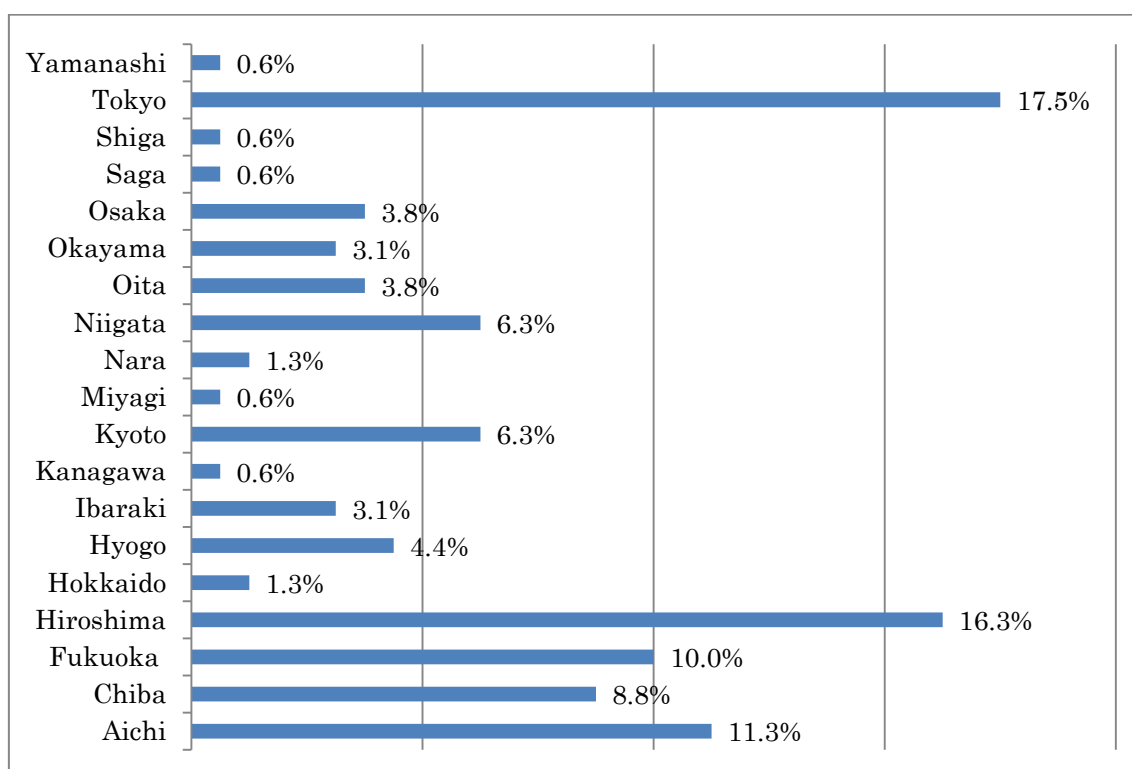

CSAJ Student Survey 2013

CSAJ has honor to publish the result of our survey of Cambodian students studying in Japan.

We have collected 160 responses out of total number of approximately 380 students. As the number of respondents is about 40% of total students, the result of this survey does not reflect full characteristics of students studying in Japan.

However, we hope that this survey would give some of overall images of the Cambodian students in Japan.

We would like to express our deep thanks to all respondents to the survey for their cooperation.

CSAJ Committee 2013

1. Number of Students sorted by Sex

Sex	Number	Percentage
Male	118	73.75%
Female	42	26.25%

2. Number of Students sorted by Region

Region	Number	Percentage
Kanto	61	38%
Chubu	18	11%
Kansai	31	19%
Chugoku	26	16%
Kyushu	24	15%

2. Number of Students sorted by Prefecture

Prefecture	Number	Percentage	Prefecture	Number	Percentage
Aichi	18	11.3%	Nara	2	1.3%
Chiba	14	8.8%	Niigata	10	6.3%
Fukuoka	16	10.0%	Oita	6	3.8%
Hiroshima	26	16.3%	Okayama	5	3.1%
Hokkaido	2	1.3%	Osaka	6	3.8%
Hyogo	7	4.4%	Saga	1	0.6%
Ibaraki	5	3.1%	Shiga	1	0.6%
Kanagawa	1	0.6%	Tokyo	28	17.5%
Kyoto	10	6.3%	Yamanashi	1	0.6%
Miyagi	1	0.6%	Total	160	100%