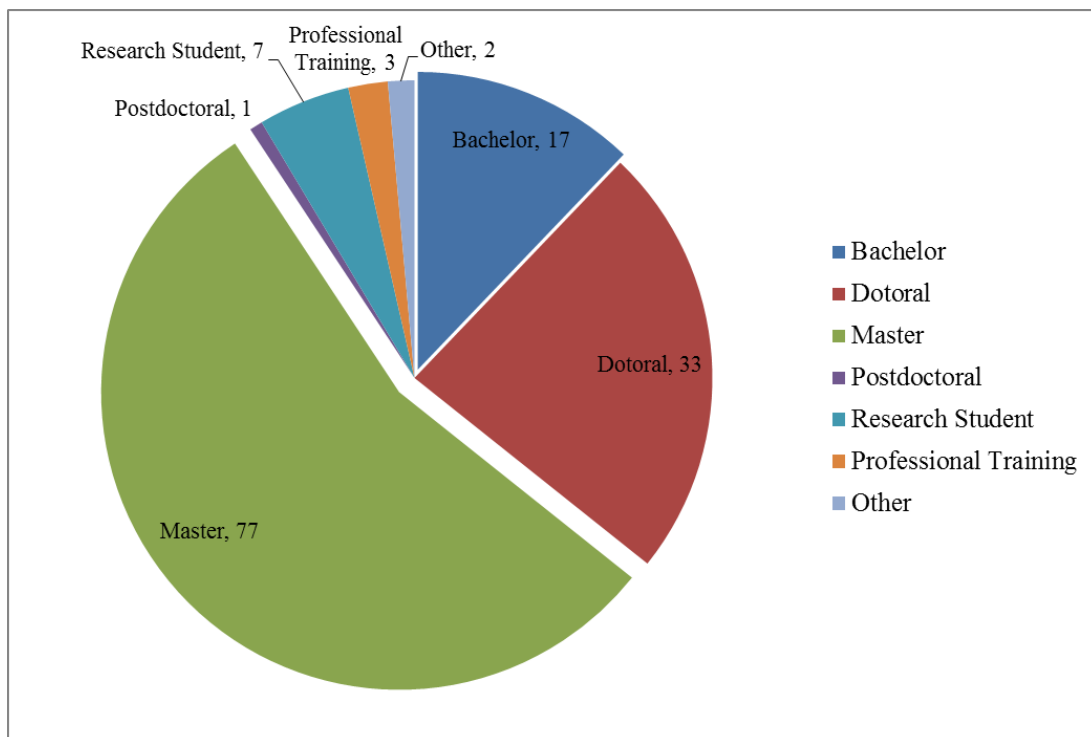

4. Number of students sorted by Grade

Grade	Number	Percentage
Bachelor	17	12%
Doctoral	33	24%
Master	77	55%
Postdoctoral	1	1%
Research Student	7	5%
Professional Training	3	2%
Other	2	1%