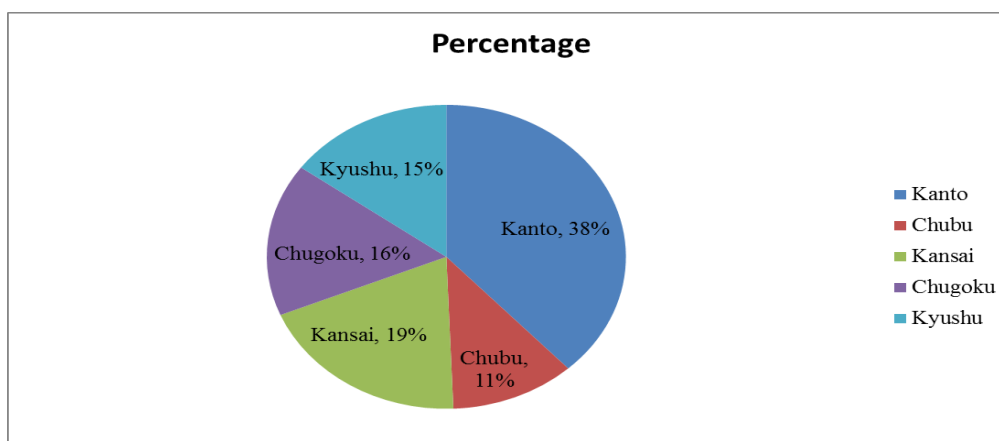

CSAJ Student Survey 2013

CSAJ has honor to publish the result of our survey of Cambodian students studying in Japan.

We have collected 160 responses out of total number of approximately 380 students. As the number of respondents is about 40% of total students, the result of this survey does not reflect full characteristics of students studying in Japan.

However, we hope that this survey would give some of overall images of the Cambodian students in Japan.

We would like to express our deep thanks to all respondents to the survey for their cooperation.

CSAJ Committee 2013

1. Number of Students sorted by Sex

Sex	Number	Percentage
Male	118	73.75%
Female	42	26.25%

2. Number of Students sorted by Region

Region	Number	Percentage
Kanto	61	38%
Chubu	18	11%
Kansai	31	19%
Chugoku	26	16%
Kyushu	24	15%