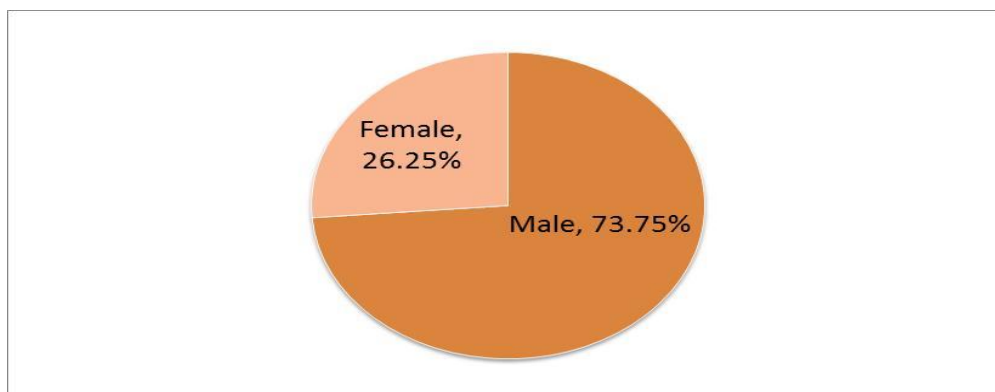

1. Number of Students sorted by Sex

Sex	Number	Percentage
Male	118	73.75%
Female	42	26.25%